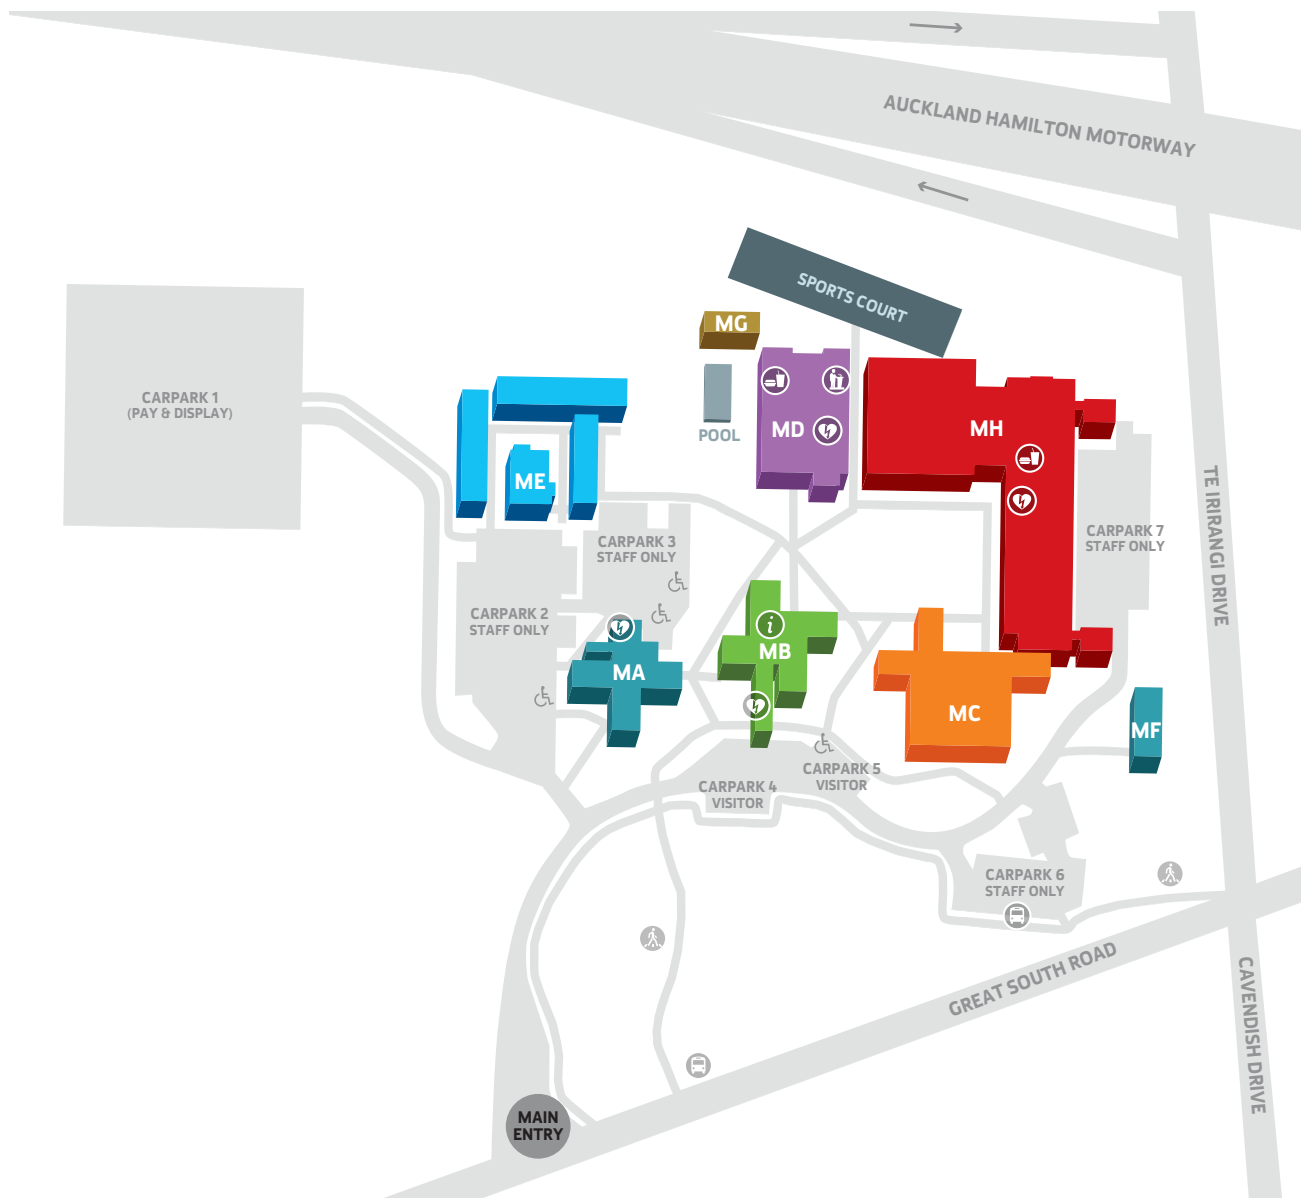

AUT SOUTH CAMPUS

640 Great South Road, Manukau 2025

SERVICES AND FACILITIES

Library – Ground floor, MA building
Learning Lab – Level 1, MA building
Café – Level 2, MD building and Level 1, MH building
Fitness Centre – Level 1, MD building
Boardroom – Level 3, MB building
Estates Service Centre, Security – MF building

STUDENT HUB & RECEPTION

Level 1, MB building
 Phone: 0800 AUT AUT (0800 288 288)
 Web: www.aut.ac.nz/studenthub

PinkLime (print services) – Level 2, MC building
Student Medical Centre – Level 1, MB building
Student Counselling & Mental Health – Level 1, MB building
AUTSA (Auckland University of Technology Student Association) – ME building

Defibrillator locations

MA100 Foyer
 MB101C Corridor 3
 MD100 Corridor on wall next to MD117 door
 MH101 Kiosk

- Student Hub
- Café
- Conference facility
- Intercampus shuttle bus stop
- Public transport
- Pedestrian access
- Mobility parks
- Defibrillator